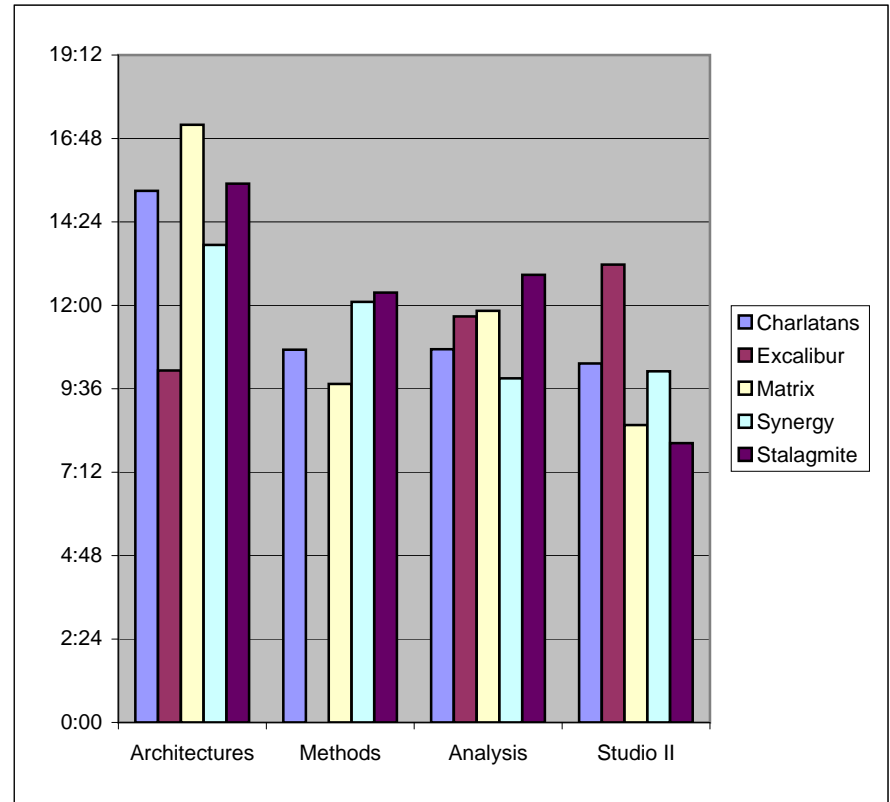

Week 1 - Week 4 Average				
	Architectures	Methods	Analysis	Studio II
Charlatans	15:17	10:43	10:44	10:19
Excalibur	10:07	0:00	11:40	13:10
Matrix	17:11	9:44	11:50	8:33
Synergy	13:44	12:05	9:53	10:06
Stalagmite	15:30	12:21	12:52	8:02
OVERALL	14:22	11:13	11:24	10:02

Note: Caclulated by dividing the sum of the weekly averages by the number of weeks.