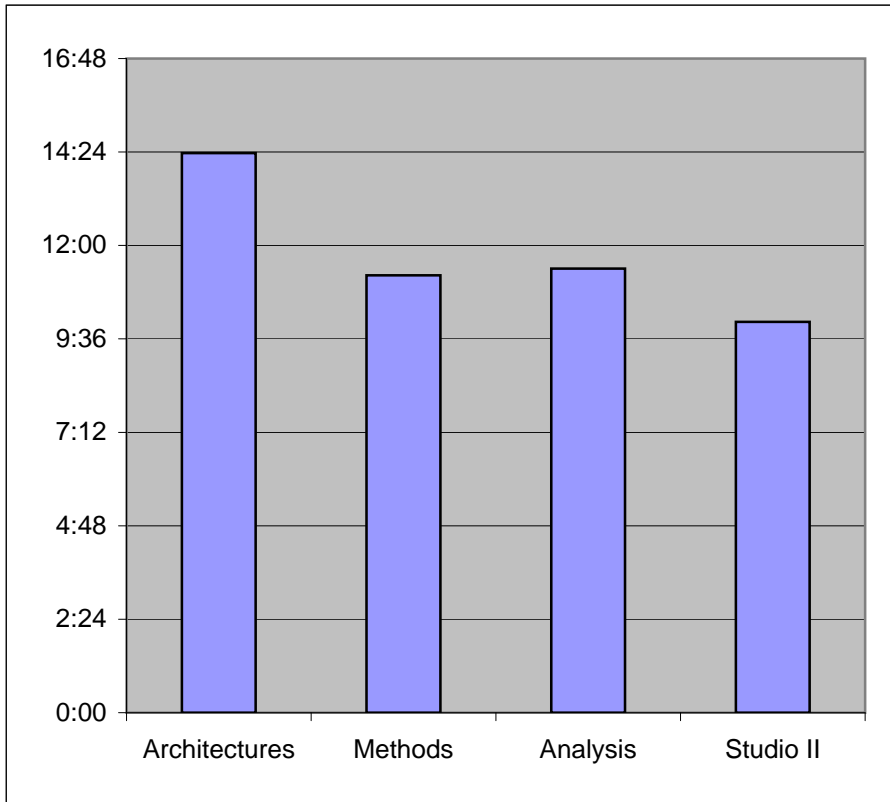

Week 1 - Week 4 Average				
	Architectures	Methods	Analysis	Studio II
Charlatans	15:17	10:43	10:44	10:19
Excalibur	10:07	0:00	11:40	13:10
Matrix	17:11	9:44	11:50	8:33
Synergy	13:44	12:05	9:53	10:06
Stalagmite	15:30	12:21	12:52	8:02
OVERALL	14:22	11:13	11:24	10:02

Note: Caclulated by dividing the sum of the weekly averages by the number of weeks.