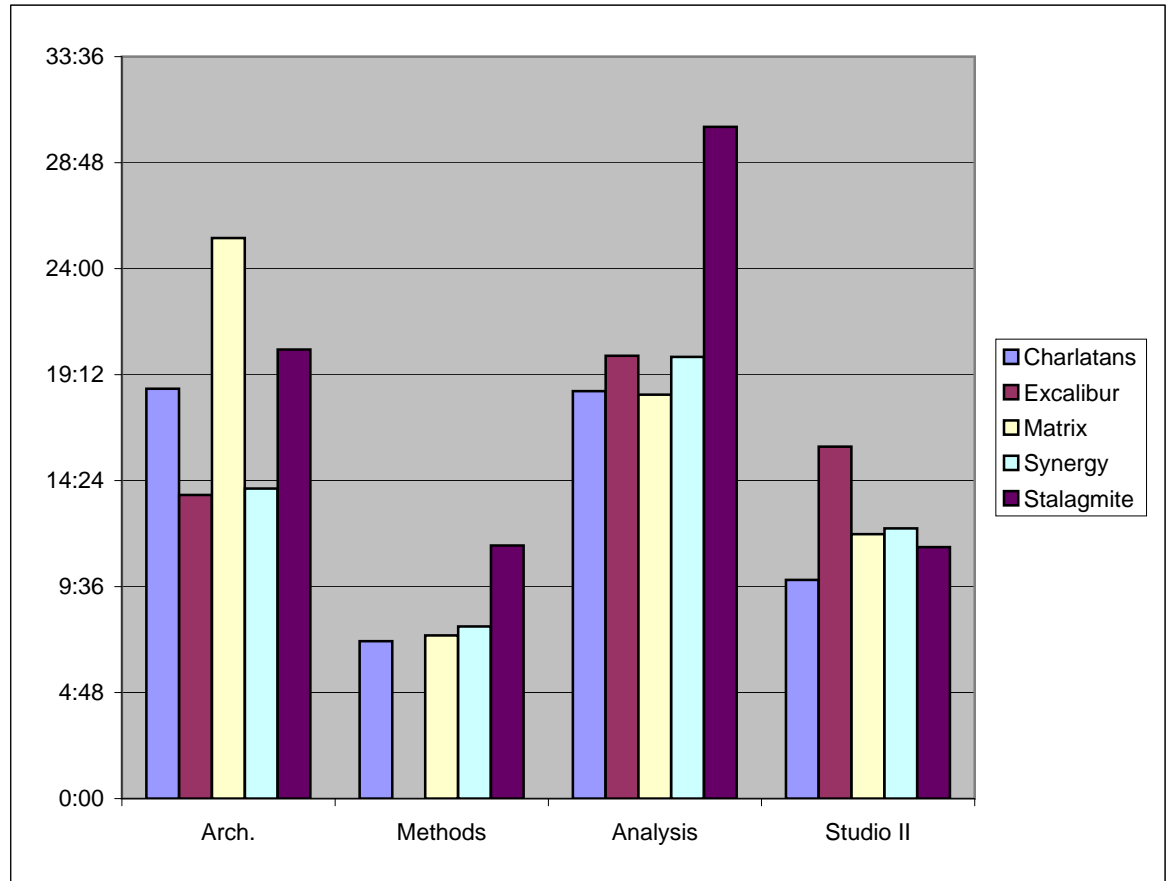

Week 4 - Average Time per Person				
	Arch.	Methods	Analysis	Studio II
Charlatans	18:33	7:07	18:27	9:54
Excalibur	13:45	0:00	20:03	15:56
Matrix	25:23	7:23	18:17	11:58
Synergy	14:02	7:47	20:00	12:14
Stalagmite	20:20	11:27	30:25	11:23
	18:24	8:26	21:26	12:17

Note: Calculated by dividing the total per team by the number of team members taking the course.

Week 1 - Week 4 Average				
	Architectures	Methods	Analysis	Studio II
Charlatans	15:17	10:43	10:44	10:19
Excalibur	10:07	0:00	11:40	13:10
Matrix	17:11	9:44	11:50	8:33
Synergy	13:44	12:05	9:53	10:06
Stalagmite	15:30	12:21	12:52	8:02
OVERALL	14:22	11:13	11:24	10:02