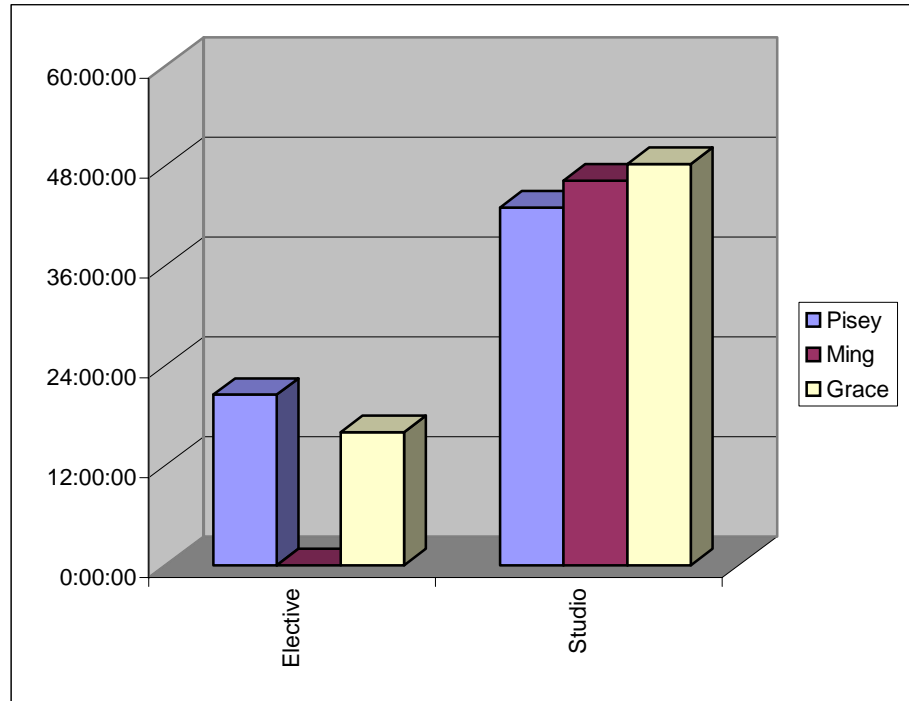

# KRYPTO TEAM SUMMER 2001

| Week 9       |                 |                 |                  |                  |                  |                  |
|--------------|-----------------|-----------------|------------------|------------------|------------------|------------------|
|              | Elective        |                 | Studio           |                  | TOTALS           |                  |
|              | E               | A               | E                | A                | E                | A                |
| <b>Pisey</b> | 15:00:00        | 20:30:00        | 46:15:00         | 43:00:00         | <b>61:15:00</b>  | <b>63:30:00</b>  |
| <b>Ming</b>  | 0:00:00         | 0:00:00         | 38:00:00         | 46:15:00         | <b>38:00:00</b>  | <b>46:15:00</b>  |
| <b>Grace</b> | 16:00:00        | 16:00:00        | 46:00:00         | 48:15:00         | <b>62:00:00</b>  | <b>64:15:00</b>  |
|              | <b>31:00:00</b> | <b>36:30:00</b> | <b>130:15:00</b> | <b>137:30:00</b> | <b>161:15:00</b> | <b>174:00:00</b> |

### Actual per person

|              | Elective        | Studio           |
|--------------|-----------------|------------------|
| <b>Pisey</b> | 20:30:00        | 43:00:00         |
| <b>Ming</b>  | 0:00:00         | 46:15:00         |
| <b>Grace</b> | 16:00:00        | 48:15:00         |
|              | <b>36:30:00</b> | <b>137:30:00</b> |