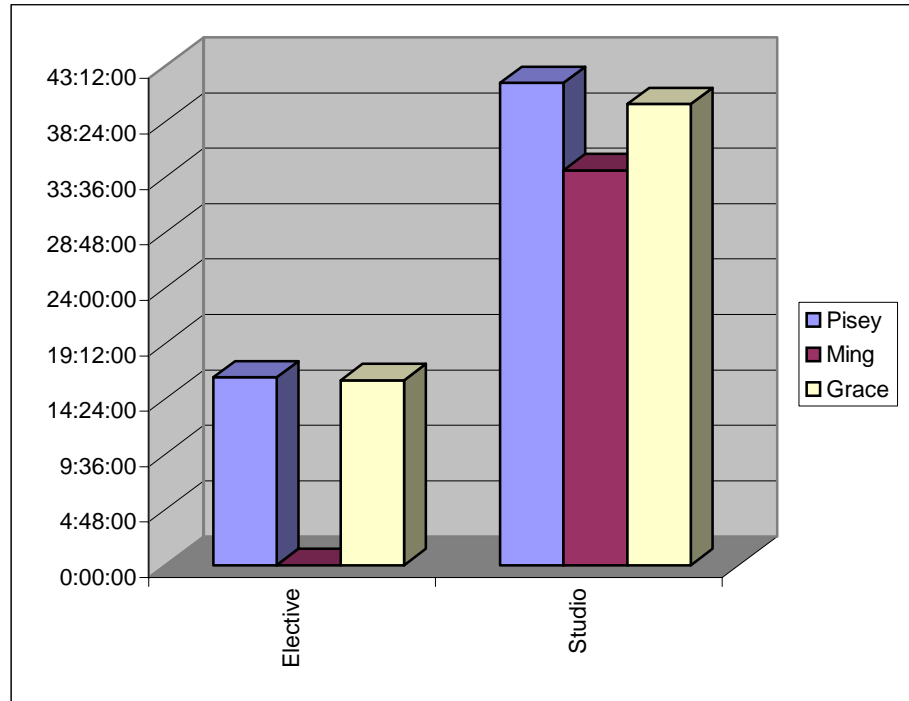

KRYPTO TEAM SUMMER 2001

Week 8						
	Elective		Studio		TOTALS	
	E	A	E	A	E	A
Pisey	12:00:00	16:15:00	46:15:00	41:45:00	58:15:00	58:00:00
Ming	0:00:00	0:00:00	37:00:00	34:10:00	37:00:00	34:10:00
Grace	16:00:00	16:00:00	45:00:00	39:55:00	61:00:00	55:55:00
	28:00:00	32:15:00	128:15:00	115:50:00	156:15:00	148:05:00

Actual per person

	Elective	Studio
Pisey	16:15:00	41:45:00
Ming	0:00:00	34:10:00
Grace	16:00:00	39:55:00
	32:15:00	115:50:00

KRYPTO TEAM SUMMER 2001

Estimated vs. Actual