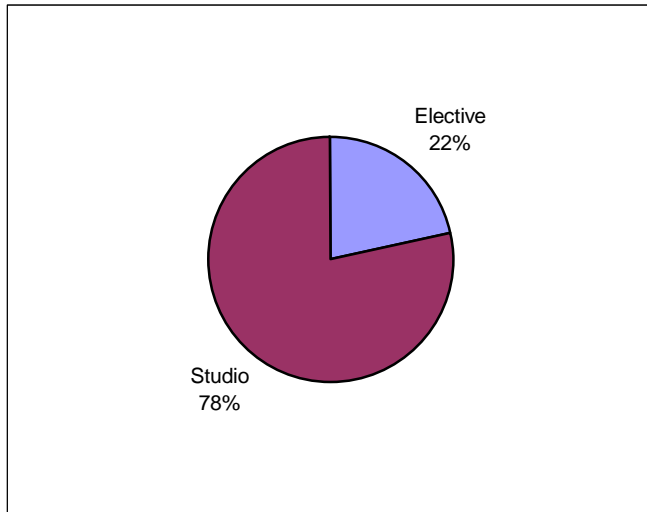

KRYPTO TEAM SUMMER 2001

Week 8						
	Elective		Studio		TOTALS	
	E	A	E	A	E	A
Pisey	12:00:00	16:15:00	46:15:00	41:45:00	58:15:00	58:00:00
Ming	0:00:00	0:00:00	37:00:00	34:10:00	37:00:00	34:10:00
Grace	16:00:00	16:00:00	45:00:00	39:55:00	61:00:00	55:55:00
	28:00:00	32:15:00	128:15:00	115:50:00	156:15:00	148:05:00

Actual per person

	Elective	Studio
Pisey	16:15:00	41:45:00
Ming	0:00:00	34:10:00
Grace	16:00:00	39:55:00
	32:15:00	115:50:00

KRYPTO TEAM SUMMER 2001

Estimated vs. Actual