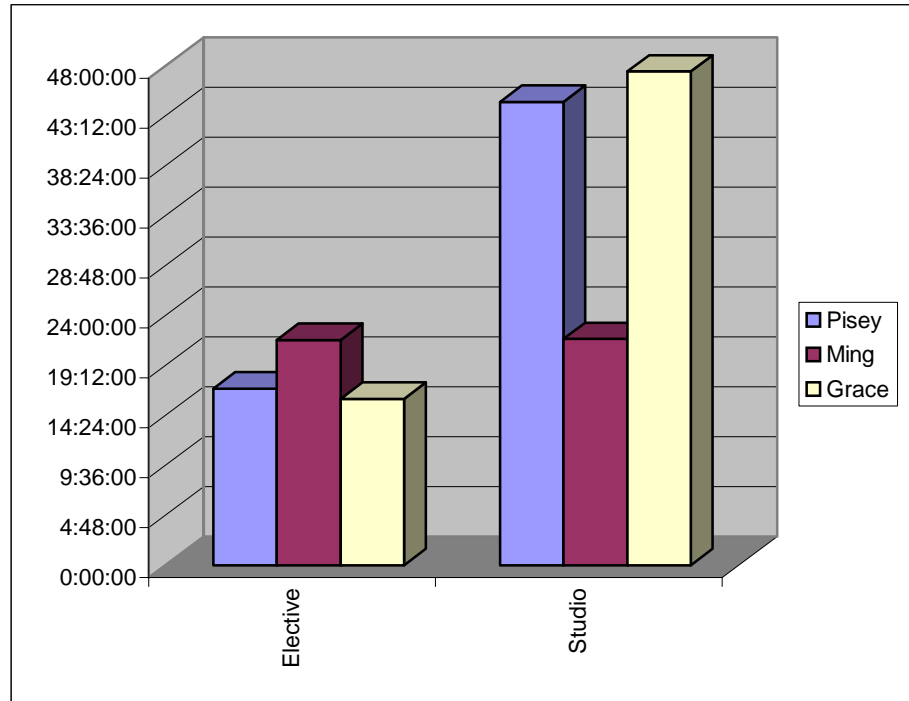

KRYPTO TEAM SUMMER 2001

Week 5						
	Elective		Studio		TOTALS	
	E	A	E	A	E	A
Pisey	12:00:00	17:00:00	48:00:00	44:35:00	60:00:00	61:35:00
Ming	11:00:00	21:40:00	34:00:00	21:45:00	45:00:00	43:25:00
Grace	16:00:00	16:00:00	44:00:00	47:30:00	60:00:00	63:30:00
	39:00:00	54:40:00	126:00:00	113:50:00	165:00:00	168:30:00

Actual per person

	Elective	Studio
Pisey	17:00:00	44:35:00
Ming	21:40:00	21:45:00
Grace	16:00:00	47:30:00
	54:40:00	113:50:00

KRYPTO TEAM SUMMER 2001

Estimated vs. Actual