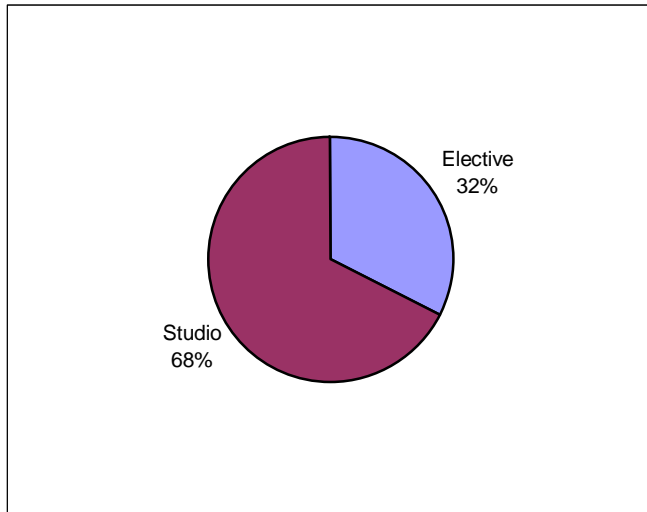

KRYPTO TEAM SUMMER 2001

Week 5						
	Elective		Studio		TOTALS	
	E	A	E	A	E	A
Pisey	12:00:00	17:00:00	48:00:00	44:35:00	60:00:00	61:35:00
Ming	11:00:00	21:40:00	34:00:00	21:45:00	45:00:00	43:25:00
Grace	16:00:00	16:00:00	44:00:00	47:30:00	60:00:00	63:30:00
	39:00:00	54:40:00	126:00:00	113:50:00	165:00:00	168:30:00

Actual per person

	Elective	Studio
Pisey	17:00:00	44:35:00
Ming	21:40:00	21:45:00
Grace	16:00:00	47:30:00
	54:40:00	113:50:00

KRYPTO TEAM SUMMER 2001

Estimated vs. Actual