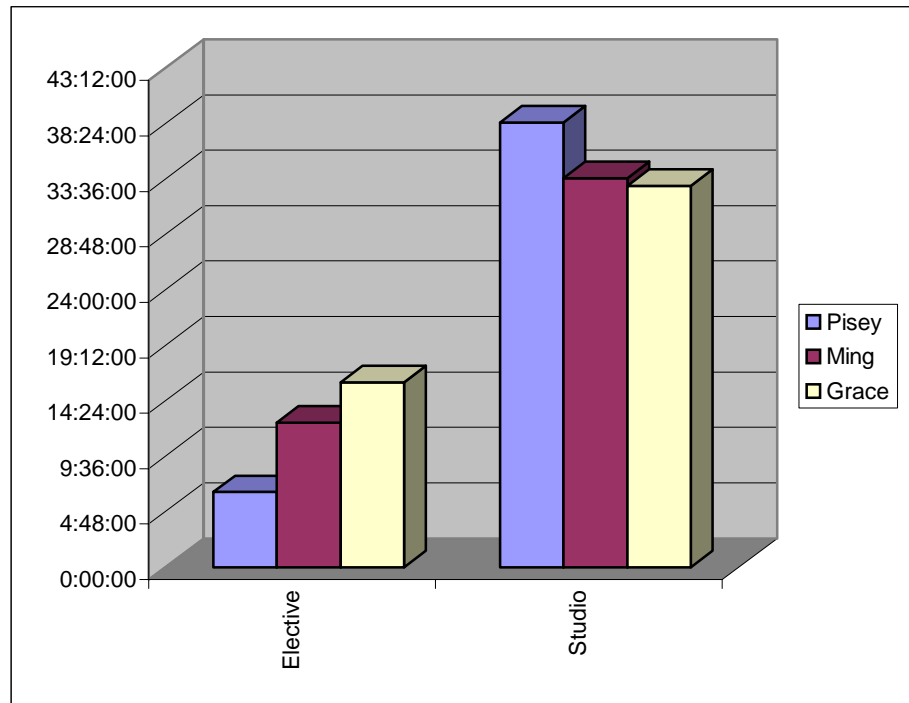

KRYPTO TEAM SUMMER 2001

Week 4						
	Elective		Studio		TOTALS	
	E	A	E	A	E	A
Pisey	10:00:00	6:30:00	48:00:00	38:30:00	58:00:00	45:00:00
Ming	11:00:00	12:30:00	33:00:00	33:40:00	44:00:00	46:10:00
Grace	16:00:00	16:00:00	48:00:00	33:00:00	64:00:00	49:00:00
	37:00:00	35:00:00	129:00:00	105:10:00	166:00:00	140:10:00

Actual per person

	Elective	Studio
Pisey	6:30:00	38:30:00
Ming	12:30:00	33:40:00
Grace	16:00:00	33:00:00
	35:00:00	105:10:00

KRYPTO TEAM SUMMER 2001

Estimated vs. Actual