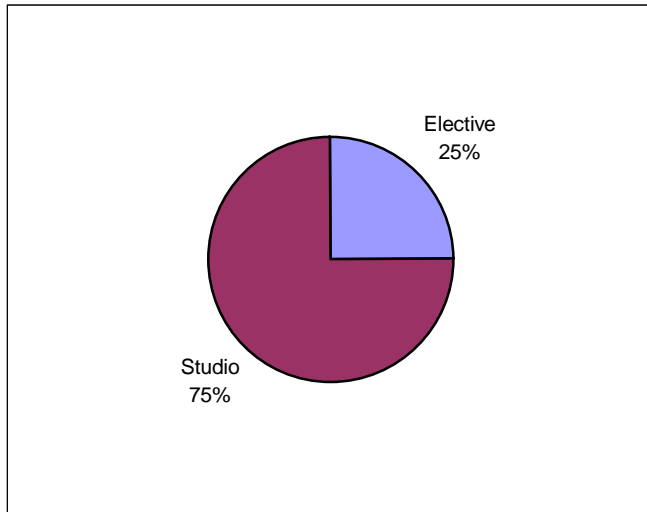

KRYPTO TEAM SUMMER 2001

Week 4						
	Elective		Studio		TOTALS	
	E	A	E	A	E	A
Pisey	10:00:00	6:30:00	48:00:00	38:30:00	58:00:00	45:00:00
Ming	11:00:00	12:30:00	33:00:00	33:40:00	44:00:00	46:10:00
Grace	16:00:00	16:00:00	48:00:00	33:00:00	64:00:00	49:00:00
	37:00:00	35:00:00	129:00:00	105:10:00	166:00:00	140:10:00

Actual per person

	Elective	Studio
Pisey	6:30:00	38:30:00
Ming	12:30:00	33:40:00
Grace	16:00:00	33:00:00
	35:00:00	105:10:00

KRYPTO TEAM SUMMER 2001

Estimated vs. Actual