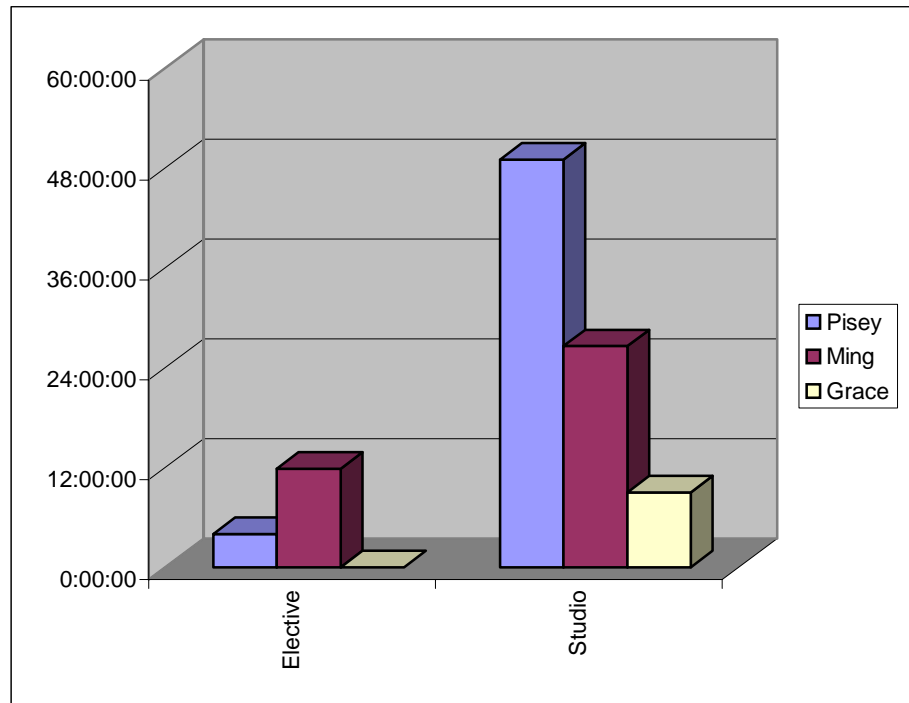

KRYPTO TEAM SUMMER 2001

Week 2						
	Elective		Studio		TOTALS	
	E	A	E	A	E	A
Pisey	8:00:00	4:00:00	57:00:00	49:00:00	65:00:00	53:00:00
Ming	13:00:00	11:50:00	32:00:00	26:35:00	45:00:00	38:25:00
Grace	0:00:00	0:00:00	9:00:00	9:00:00	9:00:00	9:00:00
	21:00:00	15:50:00	98:00:00	84:35:00	119:00:00	100:25:00

Actual per person

	Elective	Studio
Pisey	4:00:00	49:00:00
Ming	11:50:00	26:35:00
Grace	0:00:00	9:00:00
	15:50:00	84:35:00

KRYPTO TEAM SUMMER 2001

Estimated vs. Actual