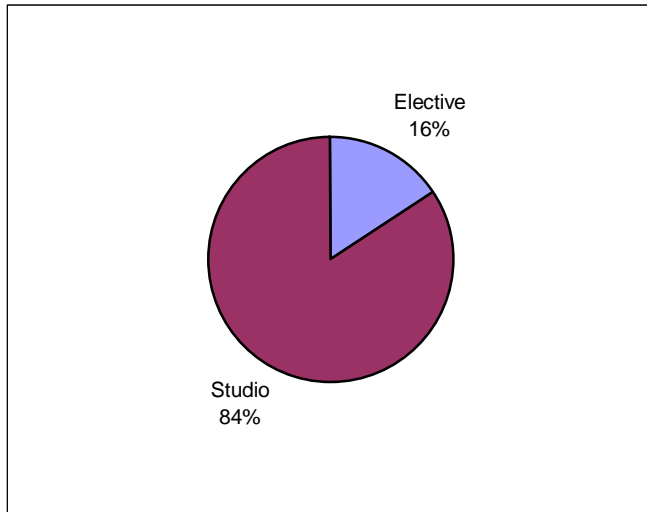

KRYPTO TEAM SUMMER 2001

Week 2						
	Elective		Studio		TOTALS	
	E	A	E	A	E	A
Pisey	8:00:00	4:00:00	57:00:00	49:00:00	65:00:00	53:00:00
Ming	13:00:00	11:50:00	32:00:00	26:35:00	45:00:00	38:25:00
Grace	0:00:00	0:00:00	9:00:00	9:00:00	9:00:00	9:00:00
	21:00:00	15:50:00	98:00:00	84:35:00	119:00:00	100:25:00

Actual per person

	Elective	Studio
Pisey	4:00:00	49:00:00
Ming	11:50:00	26:35:00
Grace	0:00:00	9:00:00
	15:50:00	84:35:00

KRYPTO TEAM SUMMER 2001

Estimated vs. Actual