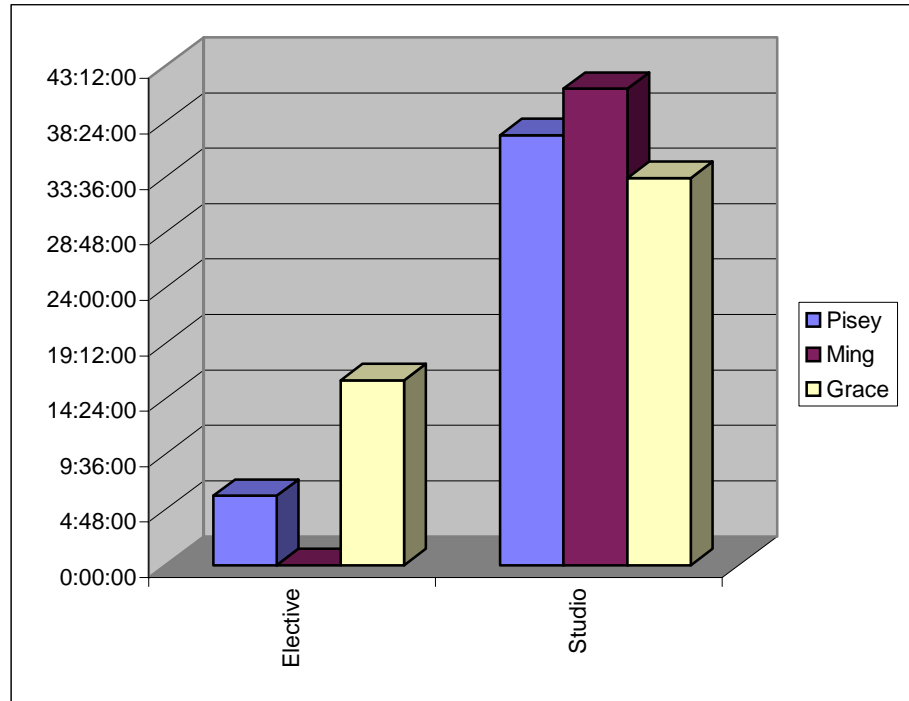

# KRYPTO TEAM SUMMER 2001

| Week 11      |                 |                 |                  |                  |                  |                  |
|--------------|-----------------|-----------------|------------------|------------------|------------------|------------------|
|              | Elective        |                 | Studio           |                  | TOTALS           |                  |
|              | E               | A               | E                | A                | E                | A                |
| <b>Pisey</b> | 15:00:00        | 6:00:00         | 41:45:00         | 37:15:00         | <b>56:45:00</b>  | <b>43:15:00</b>  |
| <b>Ming</b>  | 0:00:00         | 0:00:00         | 48:00:00         | 41:15:00         | <b>48:00:00</b>  | <b>41:15:00</b>  |
| <b>Grace</b> | 16:00:00        | 16:00:00        | 47:00:00         | 33:30:00         | <b>63:00:00</b>  | <b>49:30:00</b>  |
|              | <b>31:00:00</b> | <b>22:00:00</b> | <b>136:45:00</b> | <b>112:00:00</b> | <b>167:45:00</b> | <b>134:00:00</b> |

### Actual per person

|              | Elective        | Studio           |
|--------------|-----------------|------------------|
| <b>Pisey</b> | 6:00:00         | 37:15:00         |
| <b>Ming</b>  | 0:00:00         | 41:15:00         |
| <b>Grace</b> | 16:00:00        | 33:30:00         |
|              | <b>22:00:00</b> | <b>112:00:00</b> |