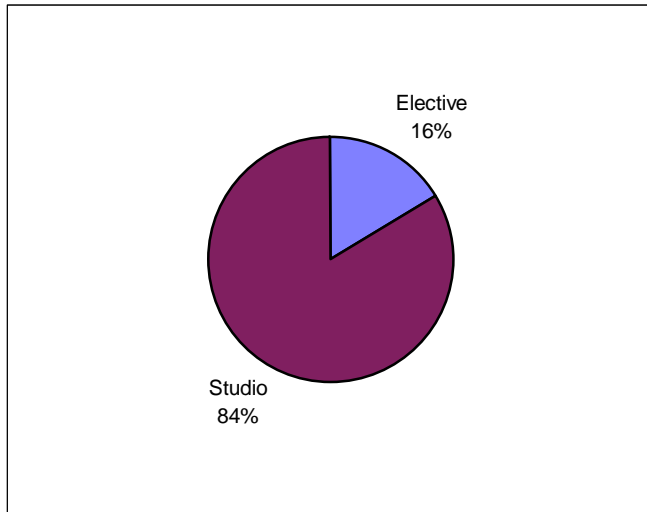

# KRYPTO TEAM SUMMER 2001

| Week 11      |                 |                 |                  |                  |                  |                  |
|--------------|-----------------|-----------------|------------------|------------------|------------------|------------------|
|              | Elective        |                 | Studio           |                  | TOTALS           |                  |
|              | E               | A               | E                | A                | E                | A                |
| <b>Pisey</b> | 15:00:00        | 6:00:00         | 41:45:00         | 37:15:00         | <b>56:45:00</b>  | <b>43:15:00</b>  |
| <b>Ming</b>  | 0:00:00         | 0:00:00         | 48:00:00         | 41:15:00         | <b>48:00:00</b>  | <b>41:15:00</b>  |
| <b>Grace</b> | 16:00:00        | 16:00:00        | 47:00:00         | 33:30:00         | <b>63:00:00</b>  | <b>49:30:00</b>  |
|              | <b>31:00:00</b> | <b>22:00:00</b> | <b>136:45:00</b> | <b>112:00:00</b> | <b>167:45:00</b> | <b>134:00:00</b> |

### Actual per person

|              | Elective        | Studio           |
|--------------|-----------------|------------------|
| <b>Pisey</b> | 6:00:00         | 37:15:00         |
| <b>Ming</b>  | 0:00:00         | 41:15:00         |
| <b>Grace</b> | 16:00:00        | 33:30:00         |
|              | <b>22:00:00</b> | <b>112:00:00</b> |