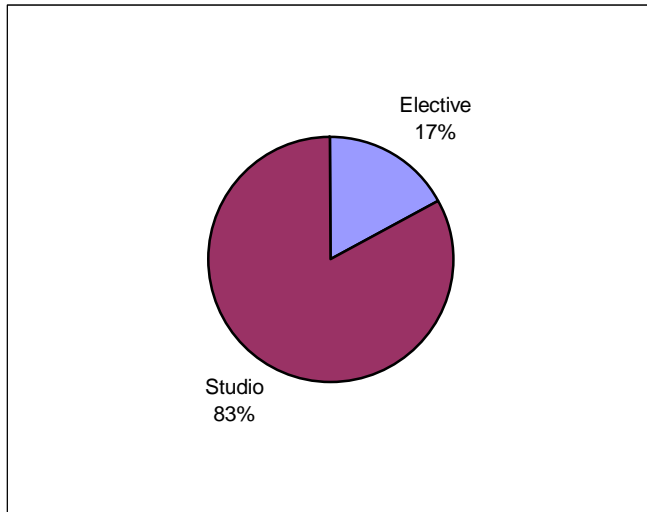

KRYPTO TEAM SUMMER 2001

Week 10						
	Elective		Studio		TOTALS	
	E	A	E	A	E	A
Pisey	15:00:00	12:15:00	47:00:00	44:15:00	62:00:00	56:30:00
Ming	0:00:00	0:00:00	48:00:00	43:30:00	48:00:00	43:30:00
Grace	16:00:00	16:00:00	46:00:00	49:00:00	62:00:00	65:00:00
	31:00:00	28:15:00	141:00:00	136:45:00	172:00:00	165:00:00

Actual per person

	Elective	Studio
Pisey	12:15:00	44:15:00
Ming	0:00:00	43:30:00
Grace	16:00:00	49:00:00
	28:15:00	136:45:00

KRYPTO TEAM SUMMER 2001

Estimated vs. Actual