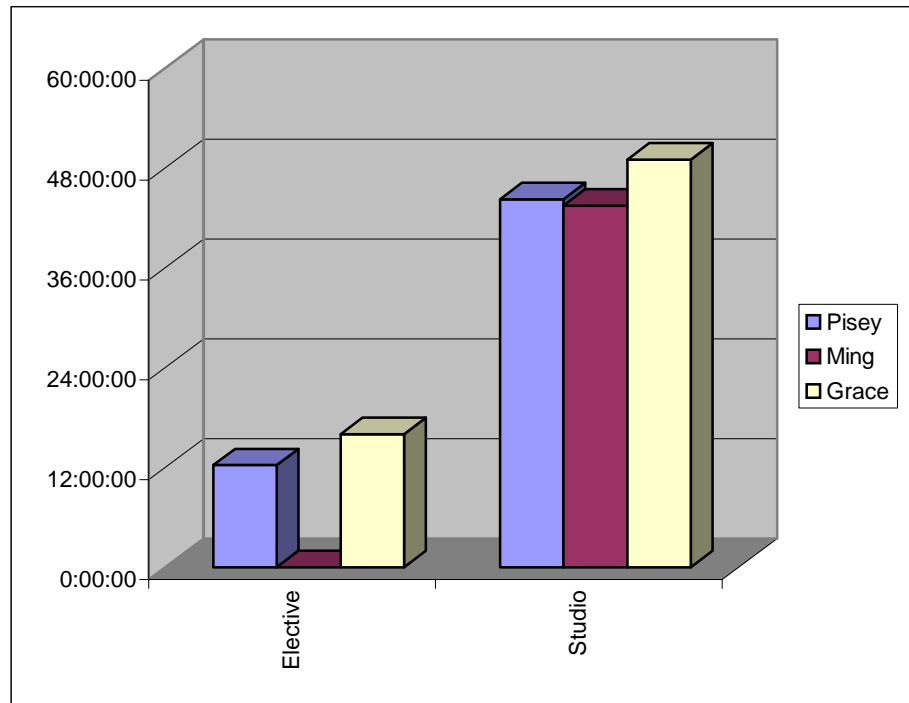

KRYPTO TEAM SUMMER 2001

Week 10						
	Elective		Studio		TOTALS	
	E	A	E	A	E	A
Pisey	15:00:00	12:15:00	47:00:00	44:15:00	62:00:00	56:30:00
Ming	0:00:00	0:00:00	48:00:00	43:30:00	48:00:00	43:30:00
Grace	16:00:00	16:00:00	46:00:00	49:00:00	62:00:00	65:00:00
	31:00:00	28:15:00	141:00:00	136:45:00	172:00:00	165:00:00

Actual per person

	Elective	Studio
Pisey	12:15:00	44:15:00
Ming	0:00:00	43:30:00
Grace	16:00:00	49:00:00
	28:15:00	136:45:00

KRYPTO TEAM SUMMER 2001

Estimated vs. Actual