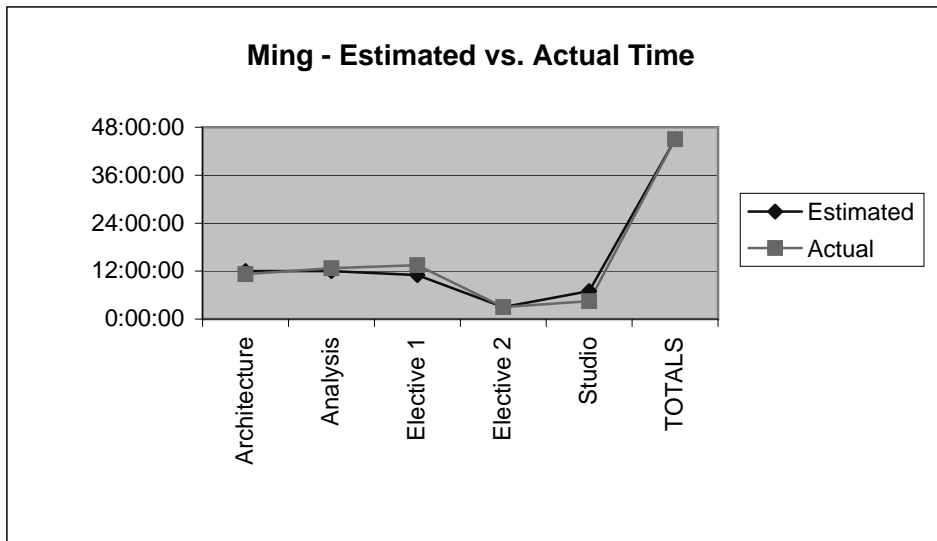

KRYPTO TEAM FALL 2000