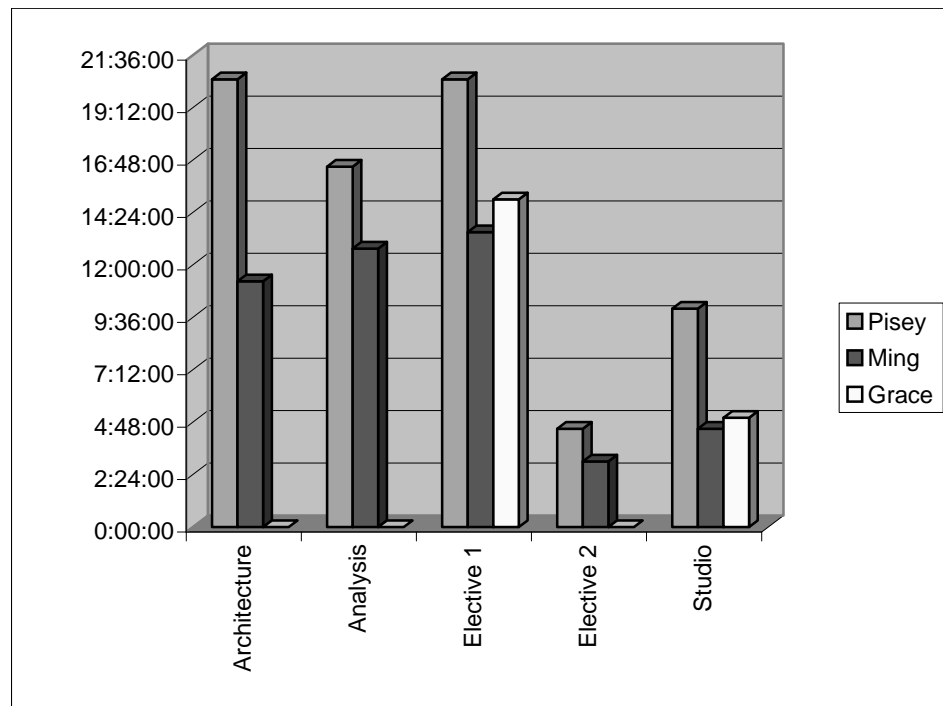

KRYPTO TEAM FALL 2000

Week 7												
	Architecture		Analysis		Elective 1		Elective 2		Studio		TOTALS	
	E	A	E	A	E	A	E	A	E	A	E	A
Pisey	20:00:00	26:15:00	12:00:00	11:30:00	12:00:00	9:00:00	11:00:00	11:30:00	15:00:00	14:15:00	70:00:00	72:30:00
Ming	20:00:00	19:30:00	8:00:00	7:00:00	17:00:00	15:00:00	16:00:00	13:50:00	12:00:00	12:45:00	73:00:00	68:05:00
Grace	0:00:00	0:00:00	0:00:00	0:00:00	9:00:00	10:30:00	0:00:00	0:00:00	16:00:00	13:30:00	25:00:00	24:00:00
	40:00:00	45:45:00	20:00:00	18:30:00	38:00:00	34:30:00	27:00:00	25:20:00	43:00:00	40:30:00	168:00:00	164:35:00

Average per person

	Architecture	Analysis	Elective 1	Elective 2	Studio
Pisey	26:15:00	11:30:00	9:00:00	11:30:00	14:15:00
Ming	19:30:00	7:00:00	15:00:00	13:50:00	12:45:00
Grace	0:00:00	0:00:00	10:30:00	0:00:00	13:30:00
	22:52:30	9:15:00	11:30:00	12:40:00	13:30:00