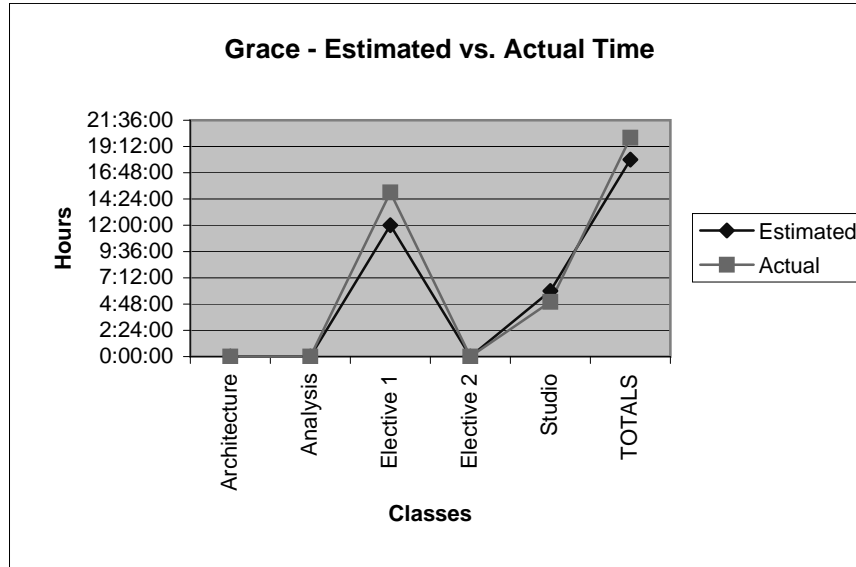

KRYPTO TEAM FALL 2000