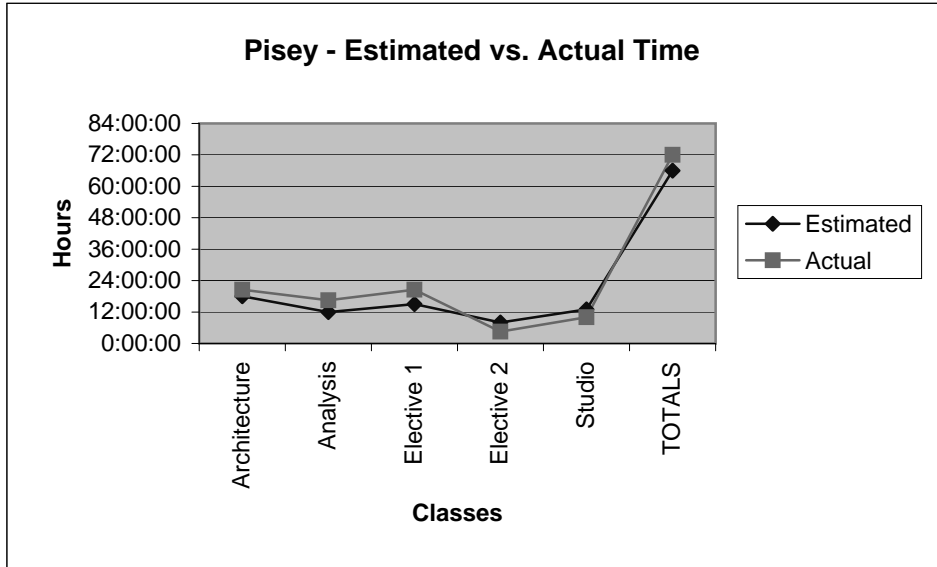

KRYPTO TEAM FALL 2000