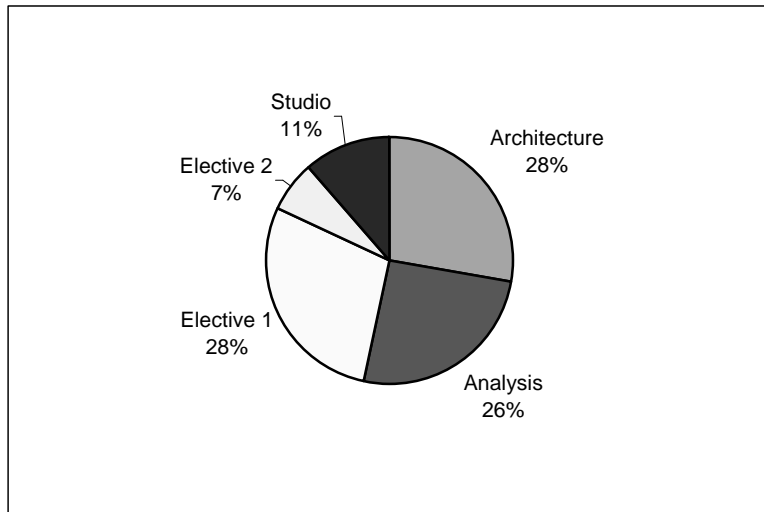

KRYPTO TEAM FALL 2000

Week 7												
	Architecture		Analysis		Elective 1		Elective 2		Studio		TOTALS	
	E	A	E	A	E	A	E	A	E	A	E	A
Pisey	20:00:00	26:15:00	12:00:00	11:30:00	12:00:00	9:00:00	11:00:00	11:30:00	15:00:00	14:15:00	70:00:00	72:30:00
Ming	20:00:00	19:30:00	8:00:00	7:00:00	17:00:00	15:00:00	16:00:00	13:50:00	12:00:00	12:45:00	73:00:00	68:05:00
Grace	0:00:00	0:00:00	0:00:00	0:00:00	9:00:00	10:30:00	0:00:00	0:00:00	16:00:00	13:30:00	25:00:00	24:00:00
	40:00:00	45:45:00	20:00:00	18:30:00	38:00:00	34:30:00	27:00:00	25:20:00	43:00:00	40:30:00	168:00:00	164:35:00

Average per person

	Architecture	Analysis	Elective 1	Elective 2	Studio
Pisey	26:15:00	11:30:00	9:00:00	11:30:00	14:15:00
Ming	19:30:00	7:00:00	15:00:00	13:50:00	12:45:00
Grace	0:00:00	0:00:00	10:30:00	0:00:00	13:30:00
	22:52:30	9:15:00	11:30:00	12:40:00	13:30:00